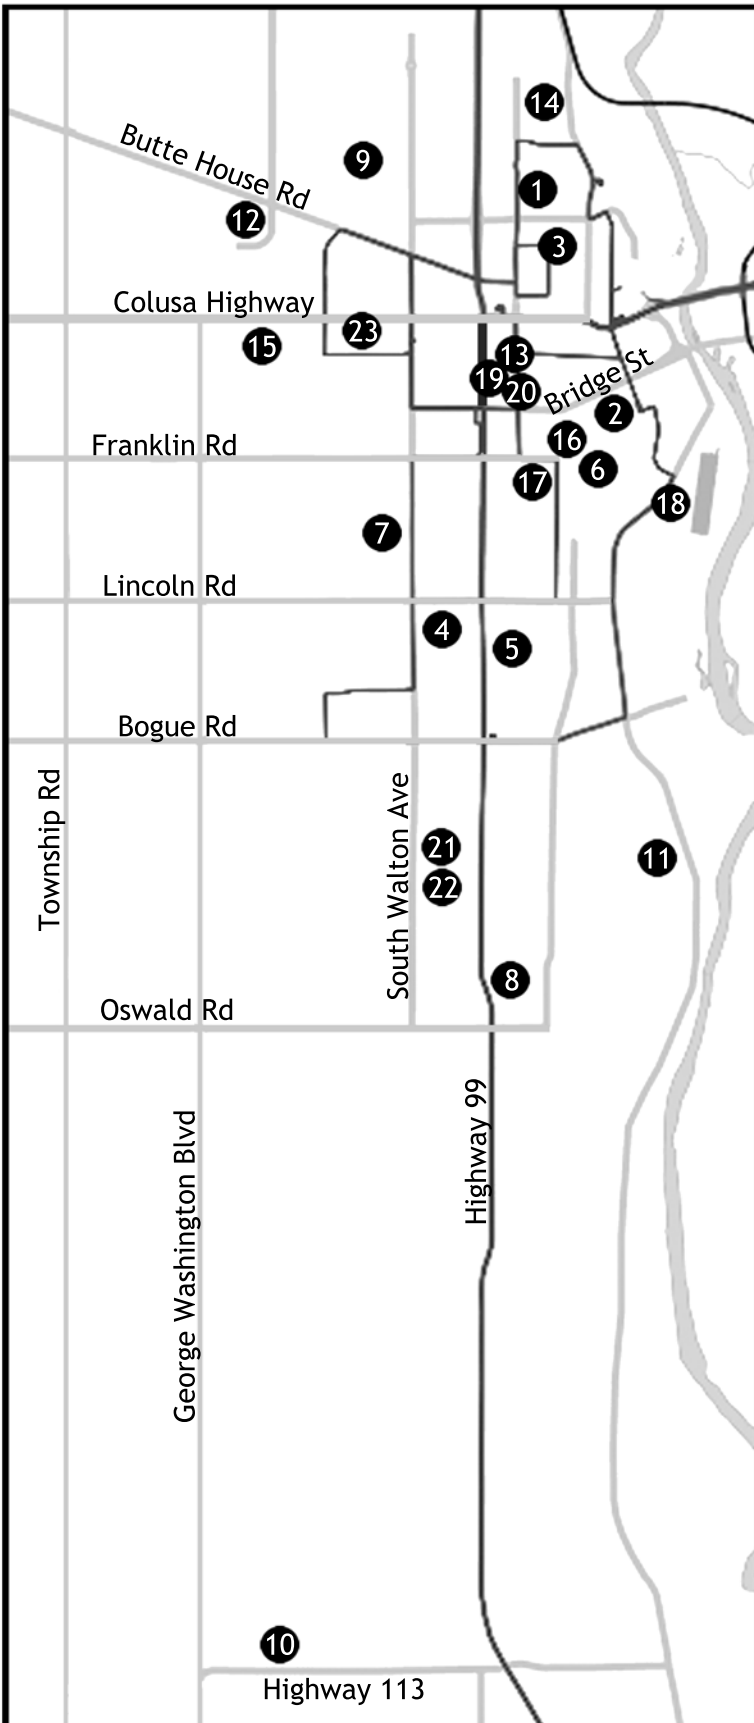

YUBA CITY UNIFIED SCHOOL DISTRICT

750 Palora Avenue, Yuba City, CA 95991

(530) 822-5200

www.ycusd.k12.ca.us

ELEMENTARY (K-5)

- 1- April Lane, 800 April Lane, 822-5215
- 2- Bridge Street, 500 Bridge Street, 822-5225
- 3- King Avenue, 630 King Avenue, 822-5250
- 4- Lincoln, 1582 Lincoln Road, 822-5255
- 5- Lincrest, 1400 Phillips Road, 822-5260
- 6- Park Avenue, 100 Morton Street, 822-5265

K-8 SCHOOLS

- 7- Andros Karperos, 1700 Camino De Flores, 822-4440
- 8- Barry, 1255 Barry Road, 822-5220
- 9- Butte Vista, 2195 Blevin Road, 822-5034
- 10- Central Gaither, 8403 Bailey Road, 822-5230
- 11- Riverbend, 301 Stewart Road, 822-3100
- 12- Tierra Buena, 1794 Villa Avenue, 822-5280

MIDDLE SCHOOLS

- 13- Gray Avenue, 808 Gray Avenue, 822-5240

HIGH SCHOOLS

- 14- Albert Powell, 1875 Clark Avenue, 822-5210
- 15- River Valley, 801 El Margarita Road, 822-2500
- 16- Yuba City, 850 B Street, 674-4900
- 17- Yuba City Alternative, 984 B Street, 822-5244